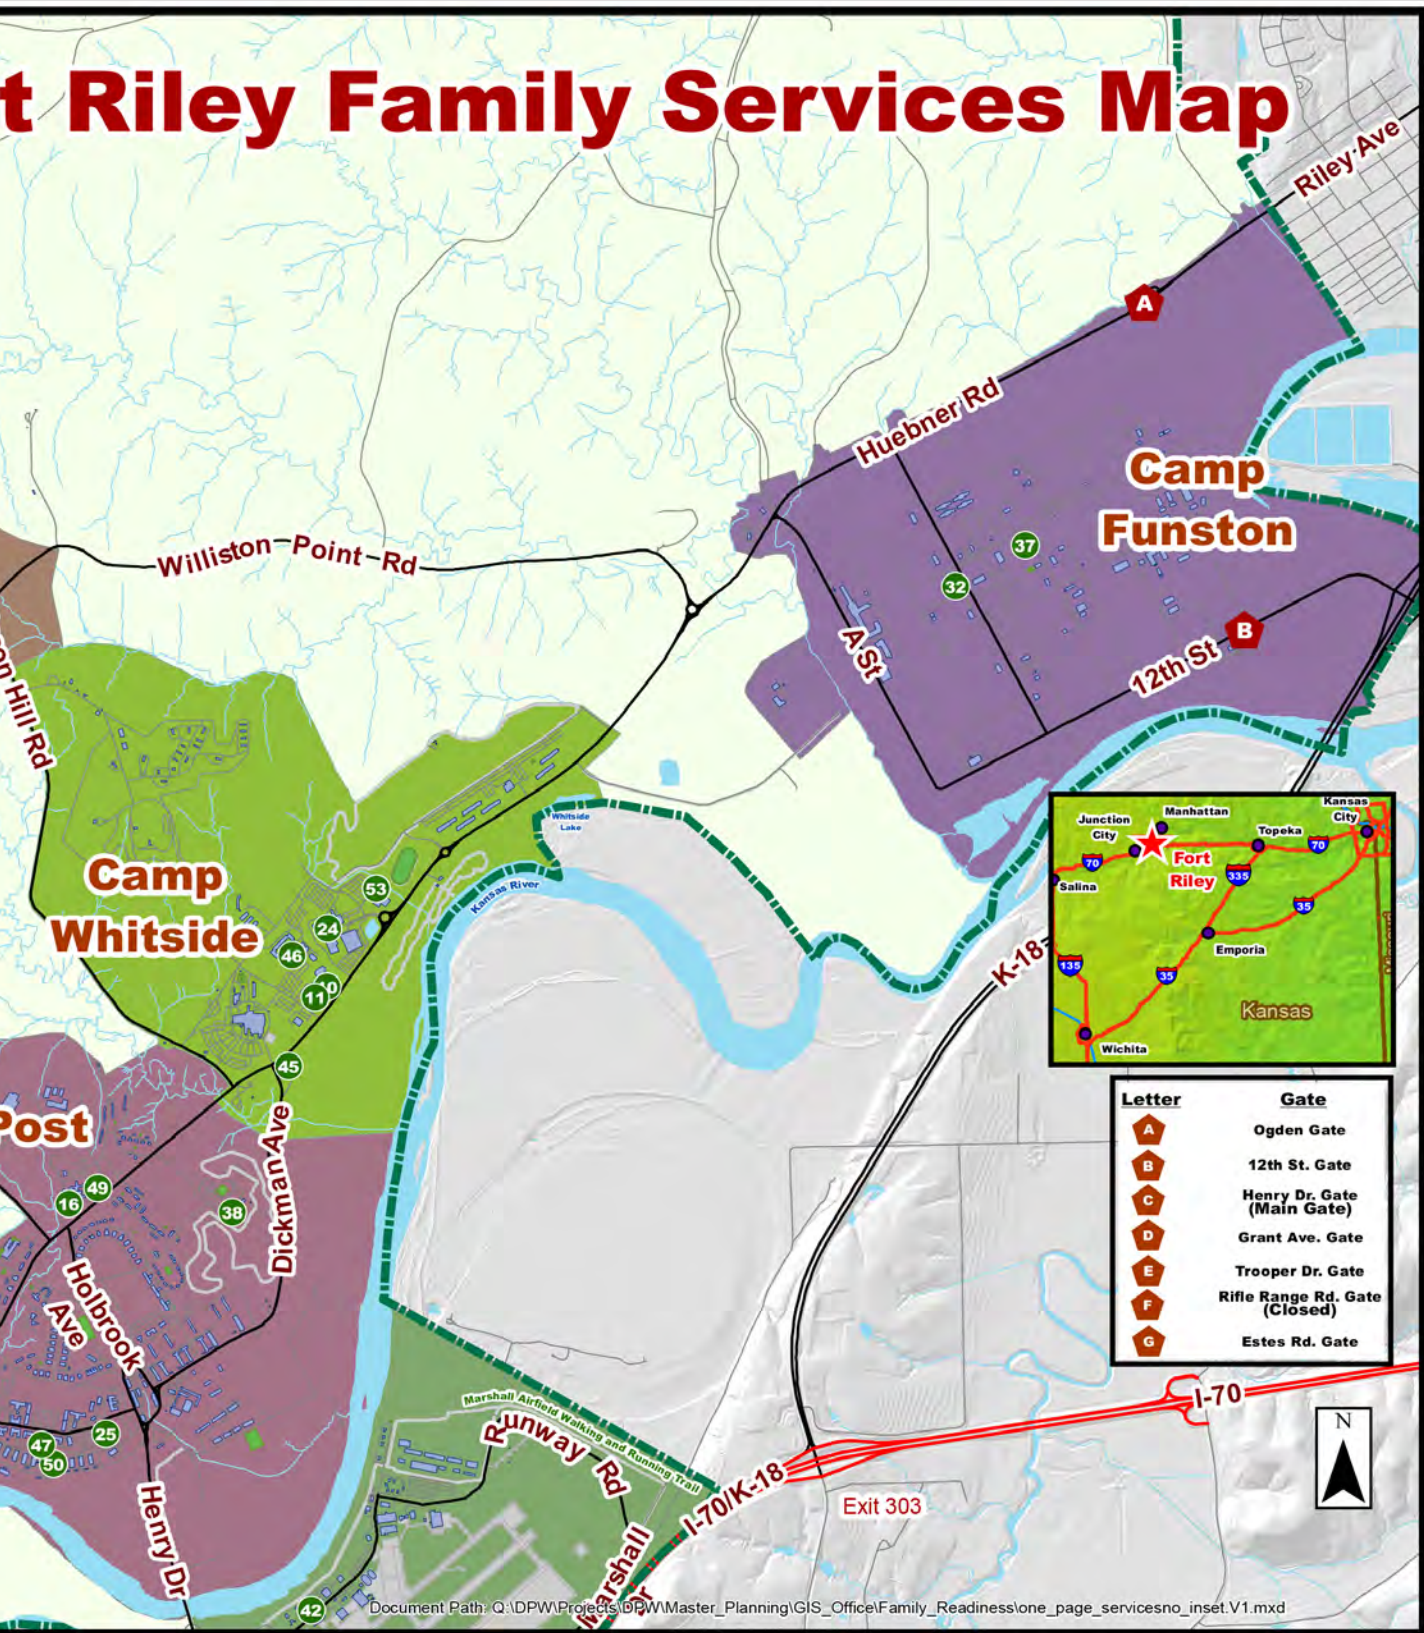

Fort Riley Family Services Map

Letter	Gate
A	Ogden Gate
B	12th St. Gate
C	Henry Dr. Gate (Main Gate)
D	Grant Ave. Gate
E	Trooper Dr. Gate
F	Rifle Range Rd. Gate (Closed)
G	Estes Rd. Gate

29 Main Post Exchange	36 Library	43 Shoppette	50 Thrift Store
30 McClellan Place Neighborhood Center	37 Recycling Center	44 Shoppette / Gas Station	51 Warner Peterson Neighborhood Center
31 Outdoor Adventure and Travel Center	38 Riley's Community Center	45 Shoppette / Gas Station	52 Warrior Zone / B.O.S.S.
32 Equipment Checkout Center	39 Robinson Fitness Center	46 Soldier and Family Assistance Center	53 Whiteside Fitness Center
33 Parent Central	40 School Age Center / Youth Center	47 Soldier Arrival/Sign-in	
34 Post Exchange, Minmall	41 Shoppette	48 SpareTime Interactive Entertainment	
35 Post Office	42 Shoppette	49 Survivor Outreach Services