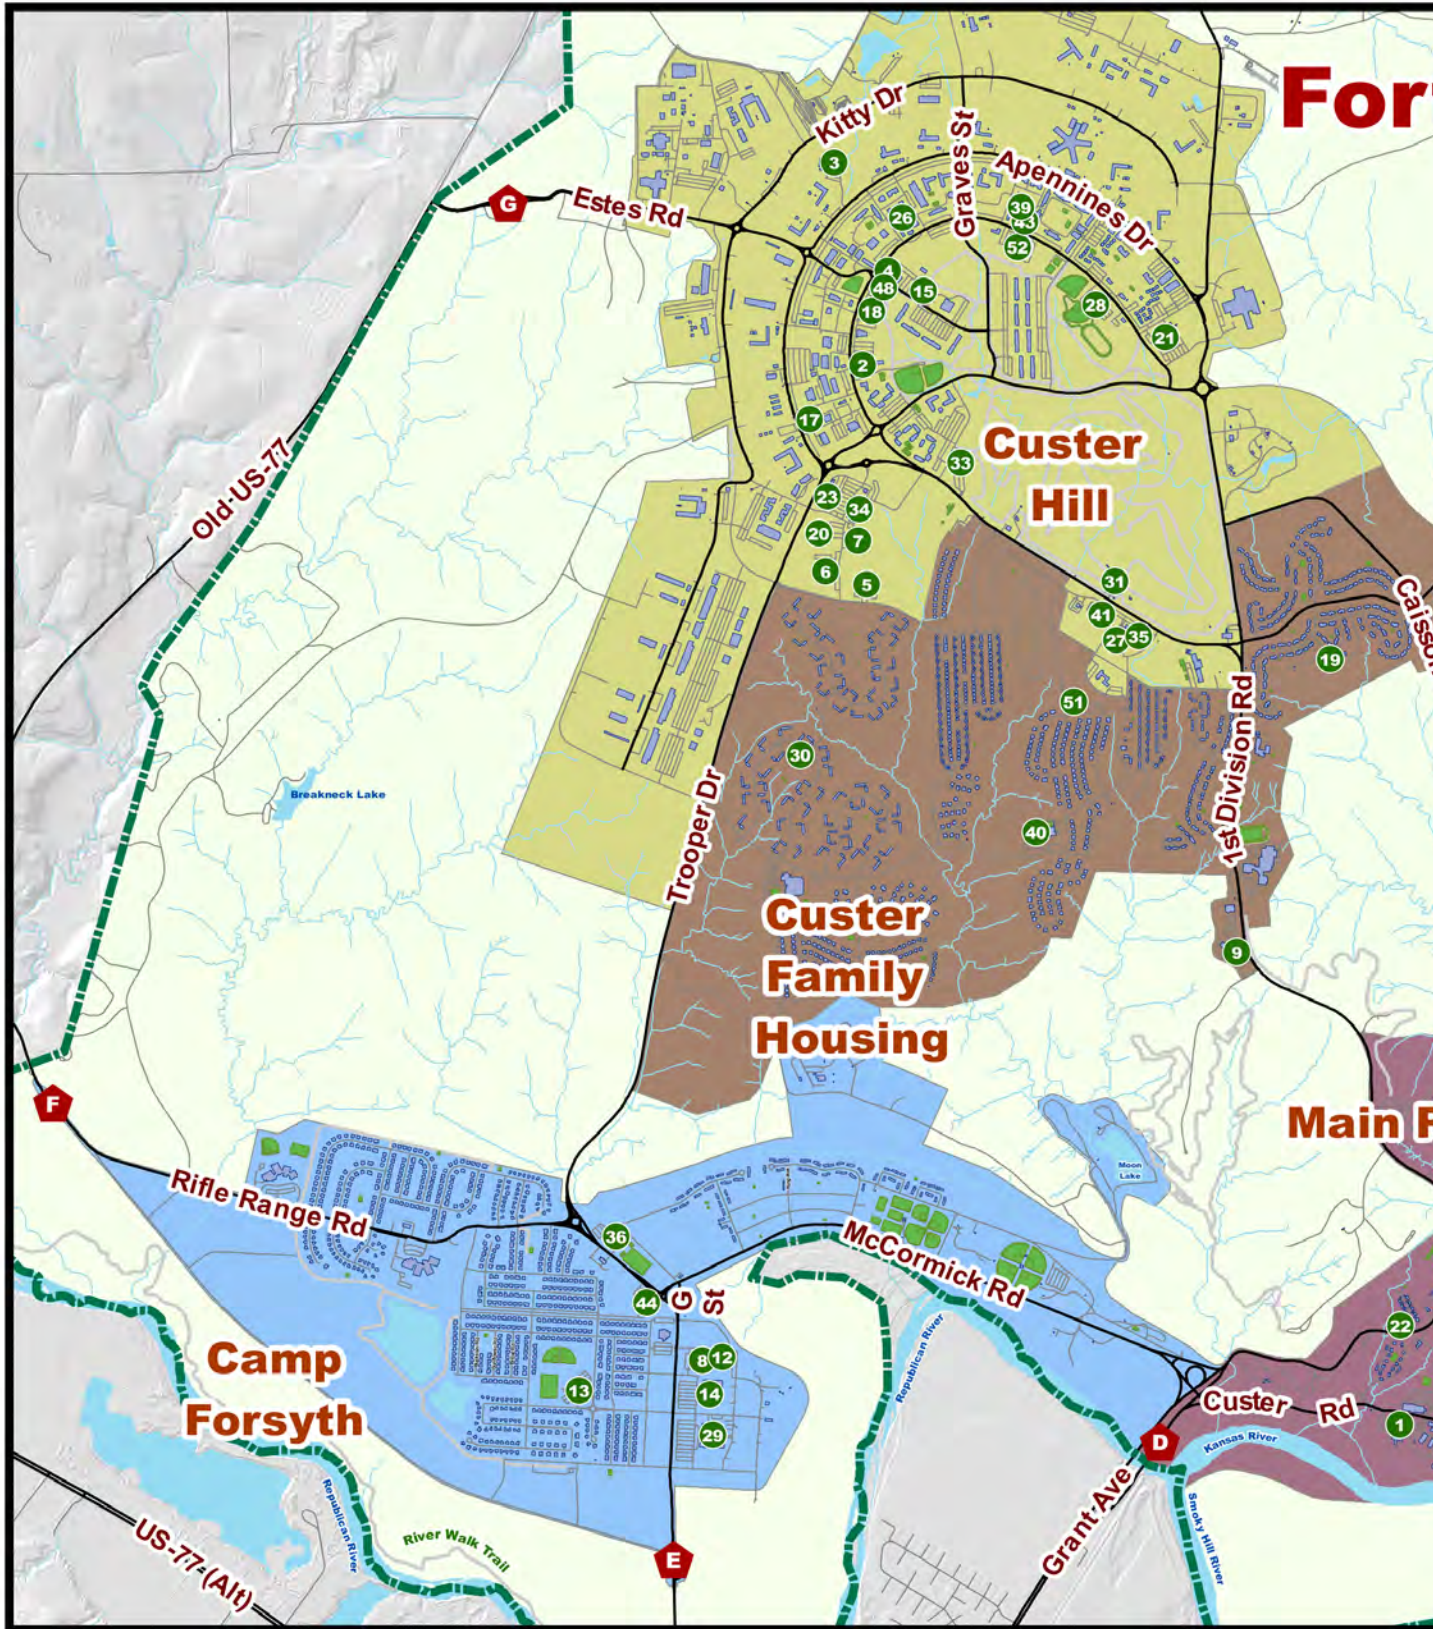

VIVE Virtual Reality System
Air Hockey
Ping Pong tables
Warrior Zone Café
Movie theater
Conference room

7867 NORMANDY DRIVE | 785.240.6618 | VISIT RILEY.ARMYMWR.COM FOR CURRENT HOURS

- | | | | |
|--------------------------------------|---------------------------------------|--------------------------------------|--|
| 1 Animal Shelter and Adoption Center | 8 Child Development Center | 15 Consolidated Troop Medical Clinic | 22 Historic Main Post Community Center |
| 2 Army Community Services (ACS) | 9 Child Development Center | 16 Family and MWR Headquarters | 23 Hobby Studio / USO |
| 3 Automotive Skills Center | 10 Child Development Center | 17 Craig Fitness Center | 24 Irwin Army Community Hospital |
| 4 Caldwell Clinic | 11 Child Development Center | 18 Custer Hill Aquatic Park | 25 King Field House |
| 5 Candlewood Suites Hotel | 12 School Age Center | 19 Ellis Heights Neighborhood Center | 26 Leonard Fitness Center |
| 6 Child Development Center | 13 Colyer-Forsyth Neighborhood Center | 20 Eyster Indoor Pool | 27 Vacant |
| 7 Child Development Center | 14 Commissary | 21 Farrelly Health Clinic | 28 Long Fitness Center |