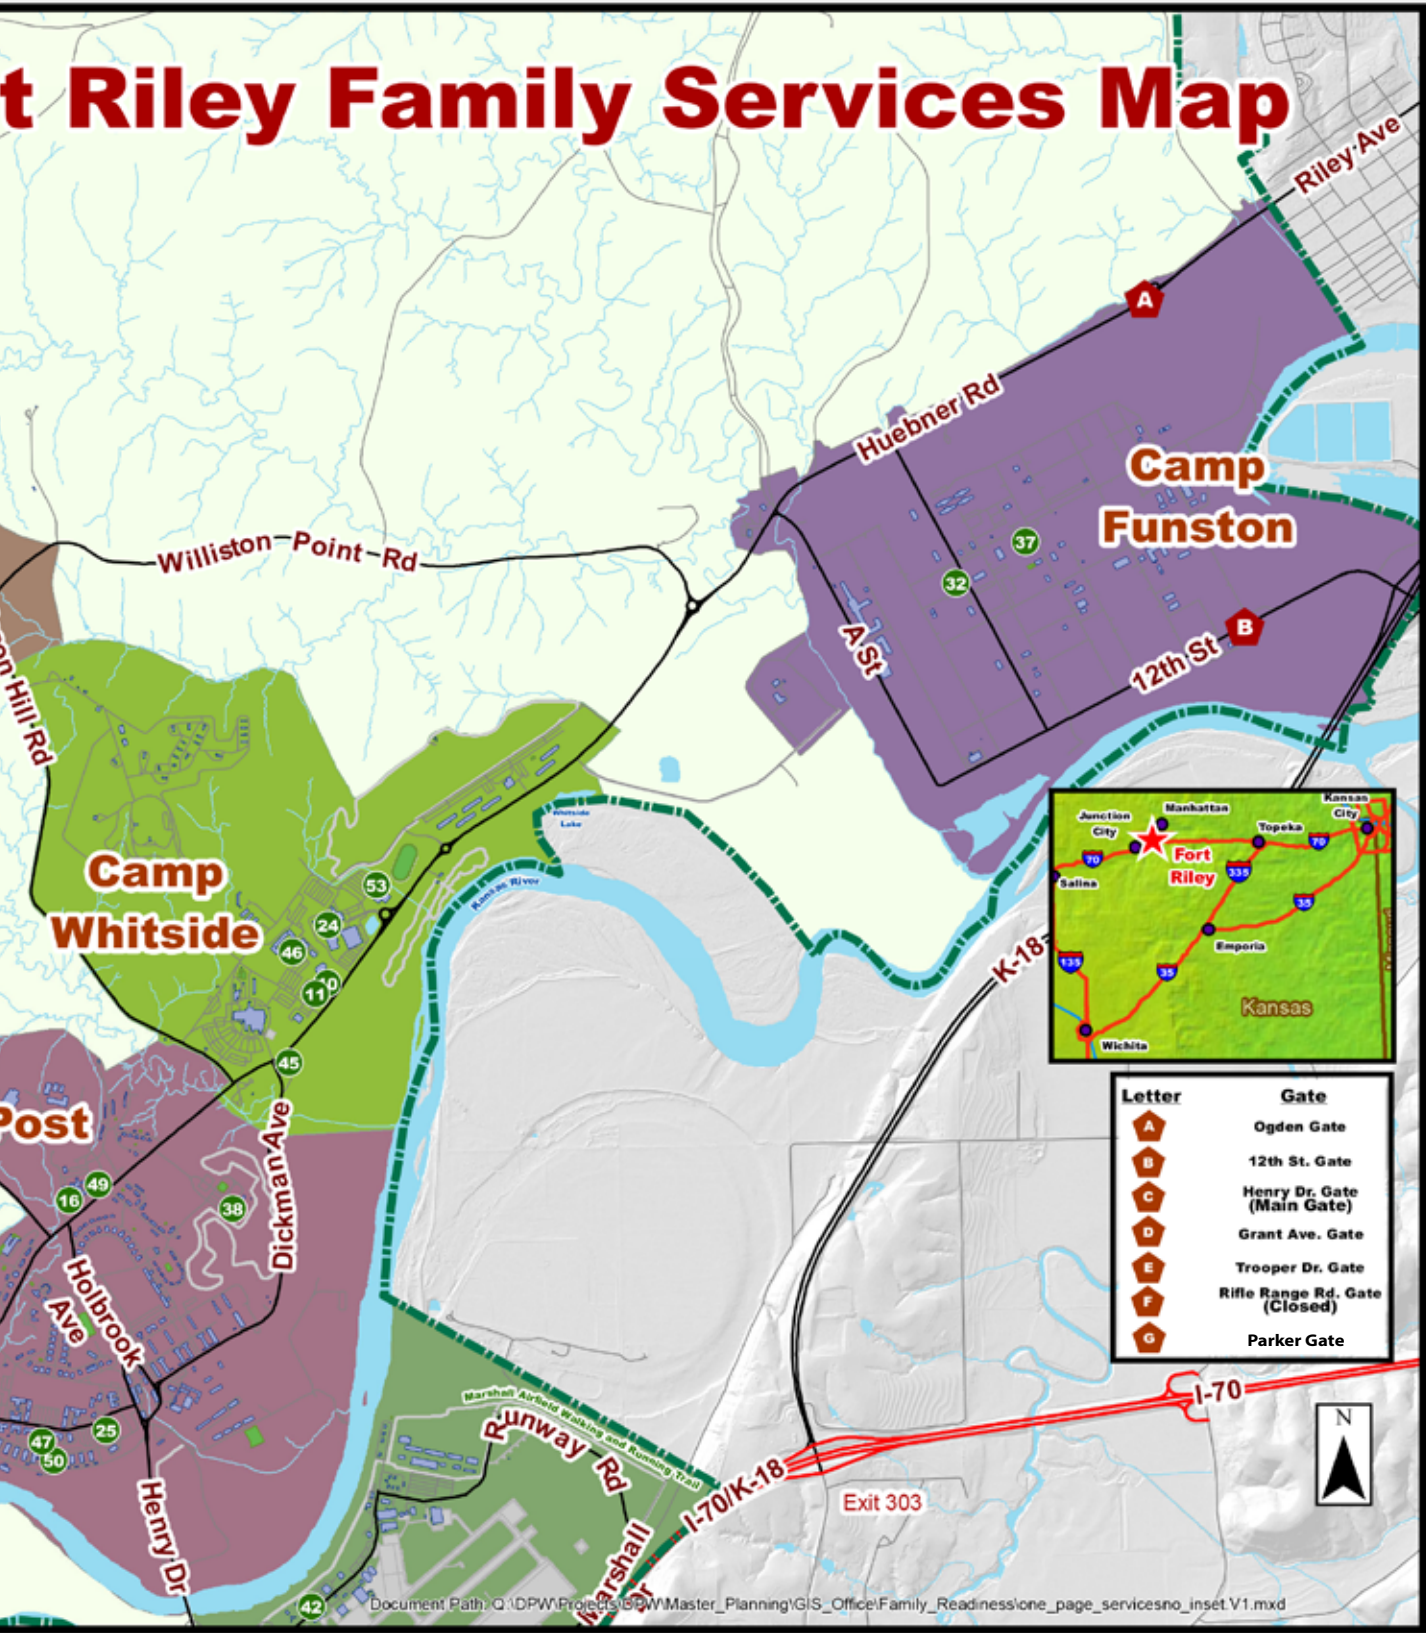

Fort Riley Family Services Map

Document Path: Q:\DPW\Projects\DPW\Master_Planning\GIS_Office\Family_Readiness\one_page_servicesno_inset.V1.mxd

29 Main Post Exchange	36 Library	43 Shoppette	50 Vacant
30 McClellan Place Neighborhood Center	37 Recycling Center	44 Shoppette / Gas Station	51 Warner Peterson Neighborhood Center
31 Outdoor Adventure and Travel Center	38 Riley's Community Center	45 Shoppette / Gas Station	52 Warrior Zone / B.O.S.S.
32 Equipment Checkout Center	39 Robinson Fitness Center	46 Soldier and Family Assistance Center	53 Whitside Fitness Center
33 Parent Central	40 School Age Center / Youth Center	47 Soldier Arrival/Sign-In	
34 Post Exchange, Minimall	41 Shoppette	48 SpareTime Interactive Entertainment	
35 Post Office	42 Shoppette	49 Survivor Outreach Services