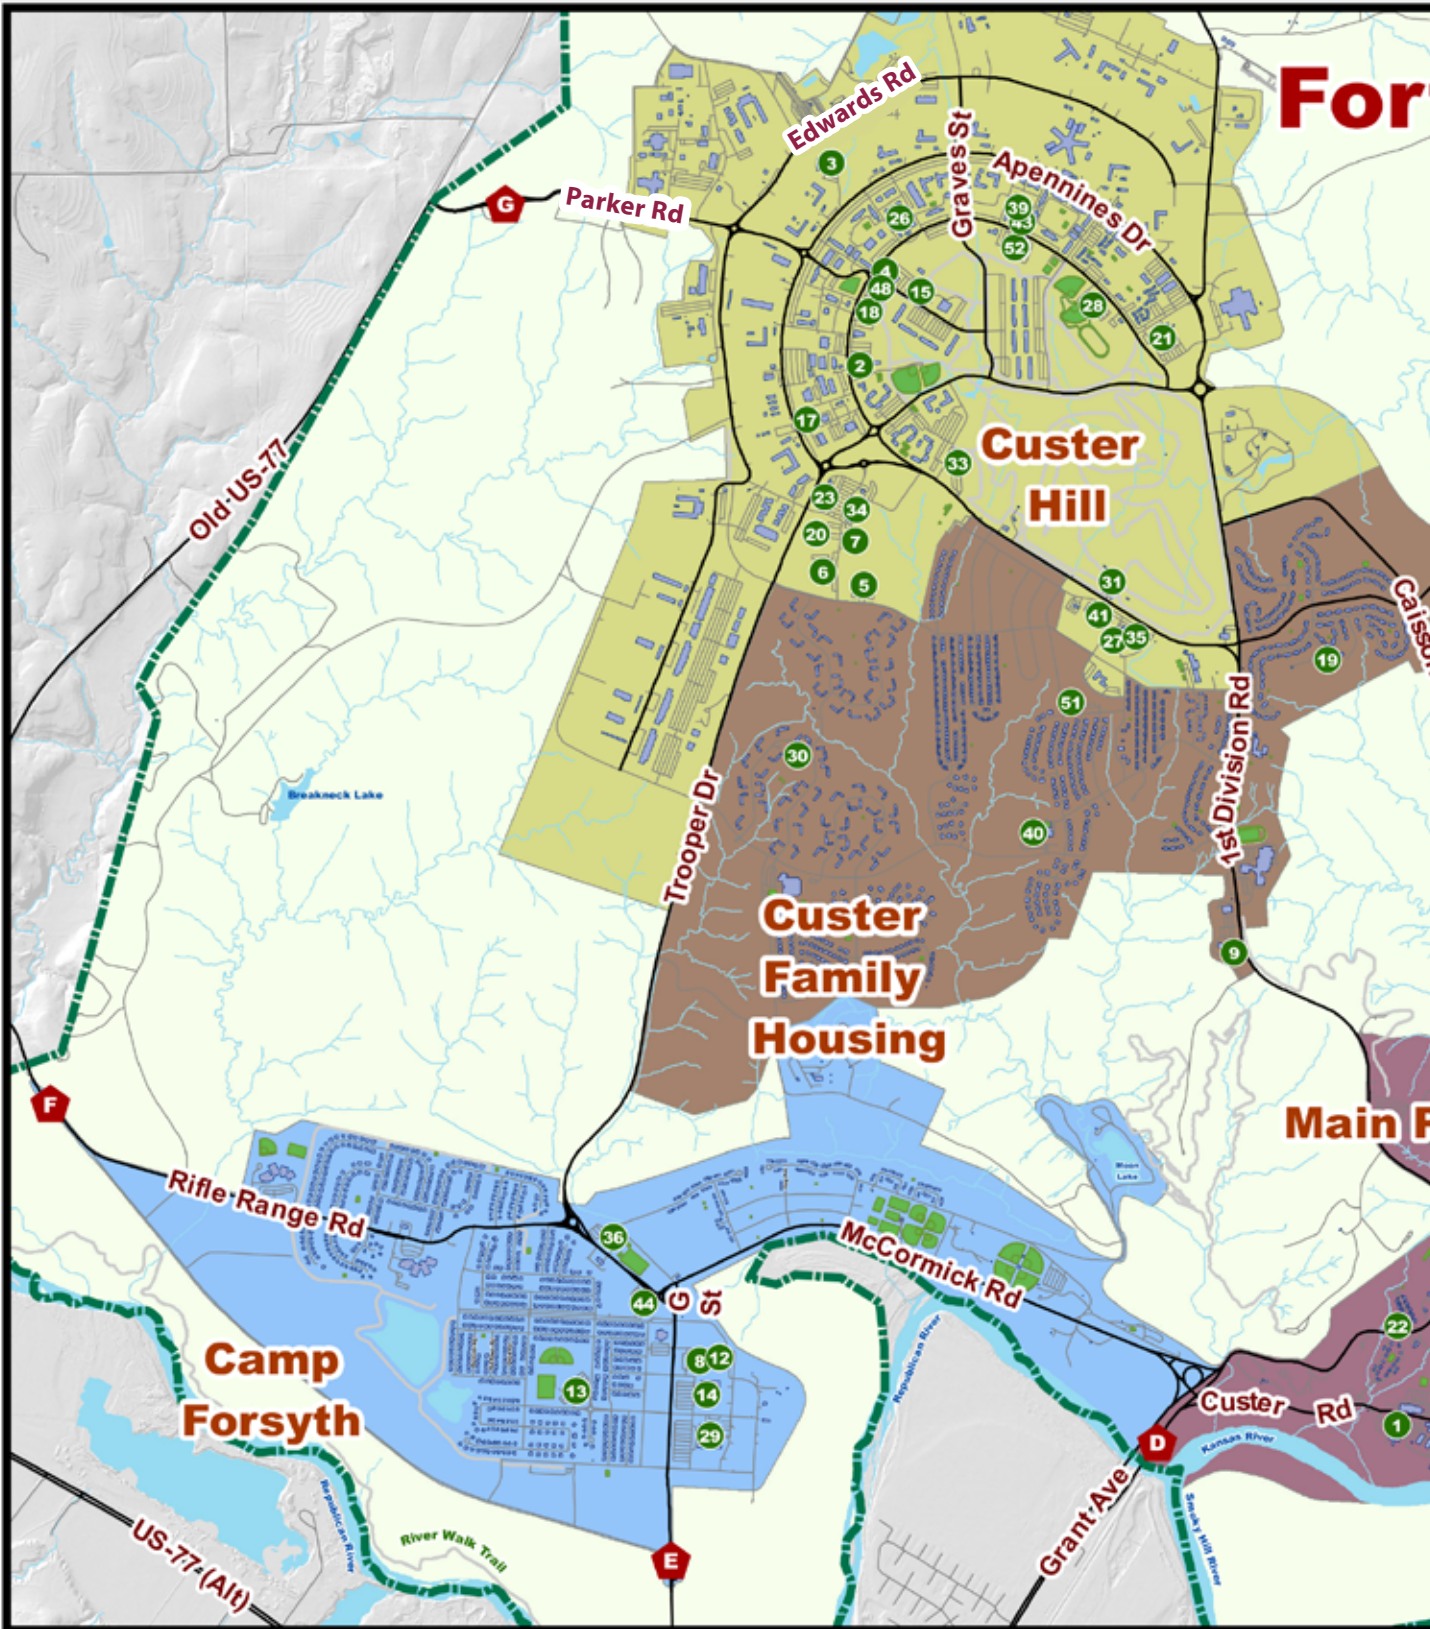

1 Animal Shelter and Adoption Center	8 Child Development Center	15 Consolidated Troop Medical Clinic	22 Historic Main Post Community Center
2 Army Community Service (ACS)	9 Child Development Center	16 Family and MWR Headquarters	23 Hobby Studio / USO
3 Automotive Skills Center	10 Child Development Center	17 Craig Fitness Center	24 Irwin Army Community Hospital
4 Caldwell Clinic	11 Child Development Center	18 Custer Hill Aquatic Park	25 King Field House
5 Candlewood Suites Hotel	12	19 Ellis Heights Neighborhood Center	26 Leonard Fitness Center
6 Child Development Center	13 Colyer-Forsyth Neighborhood Center	20 Eyster Indoor Pool	27 Vacant
7 Child Development Center	14 Commissary	21 Farrelly Health Clinic	28 Long Fitness Center